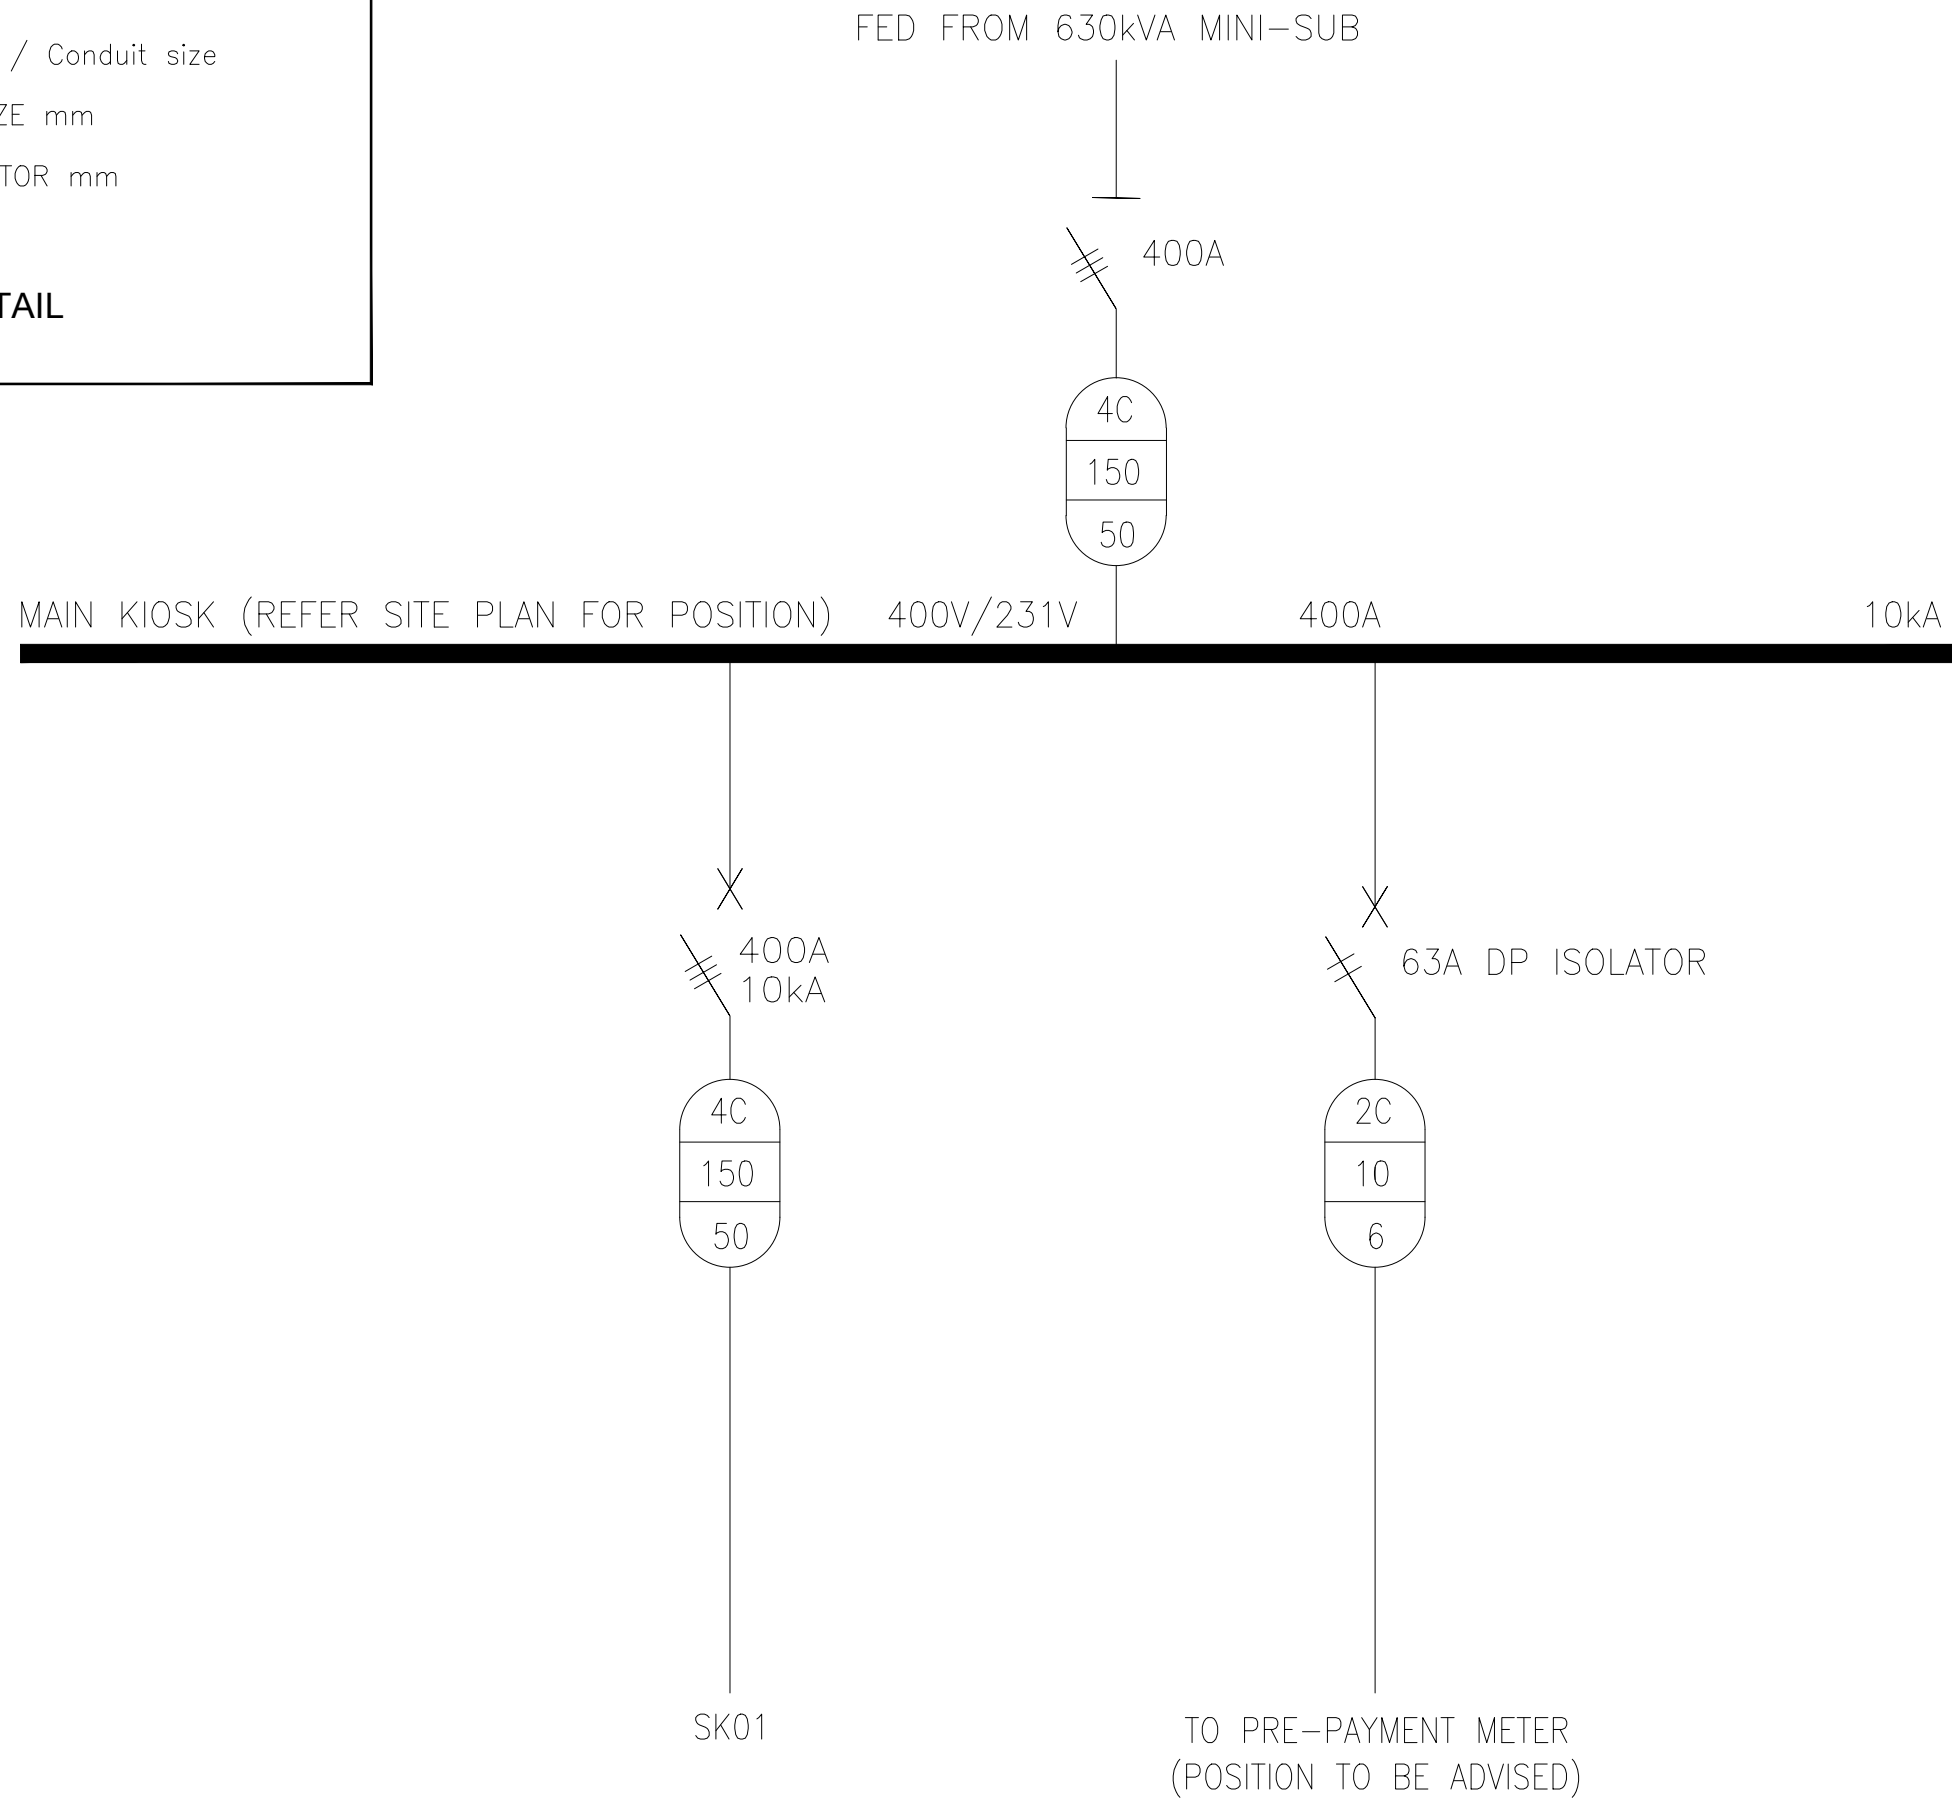

CABLE INDICATOR DETAIL

(A3 PLOT SIZE)

DRAWN BY MKDgroup
 DATE 02/06/22
 APPROVED K. Lloyd
 SCALE N.T.S

CLIENT
REDLINE GROUP

TITLE
**NAHOON VALLEY RIDGE DEVELOPMENT
 MAIN KIOSK SINGLE LINE DIAGRAM**

A	INFORMATION	02/06/2022
REV	DESCRIPTION	DATE
NVR/ELEC/101		REVISION
		A