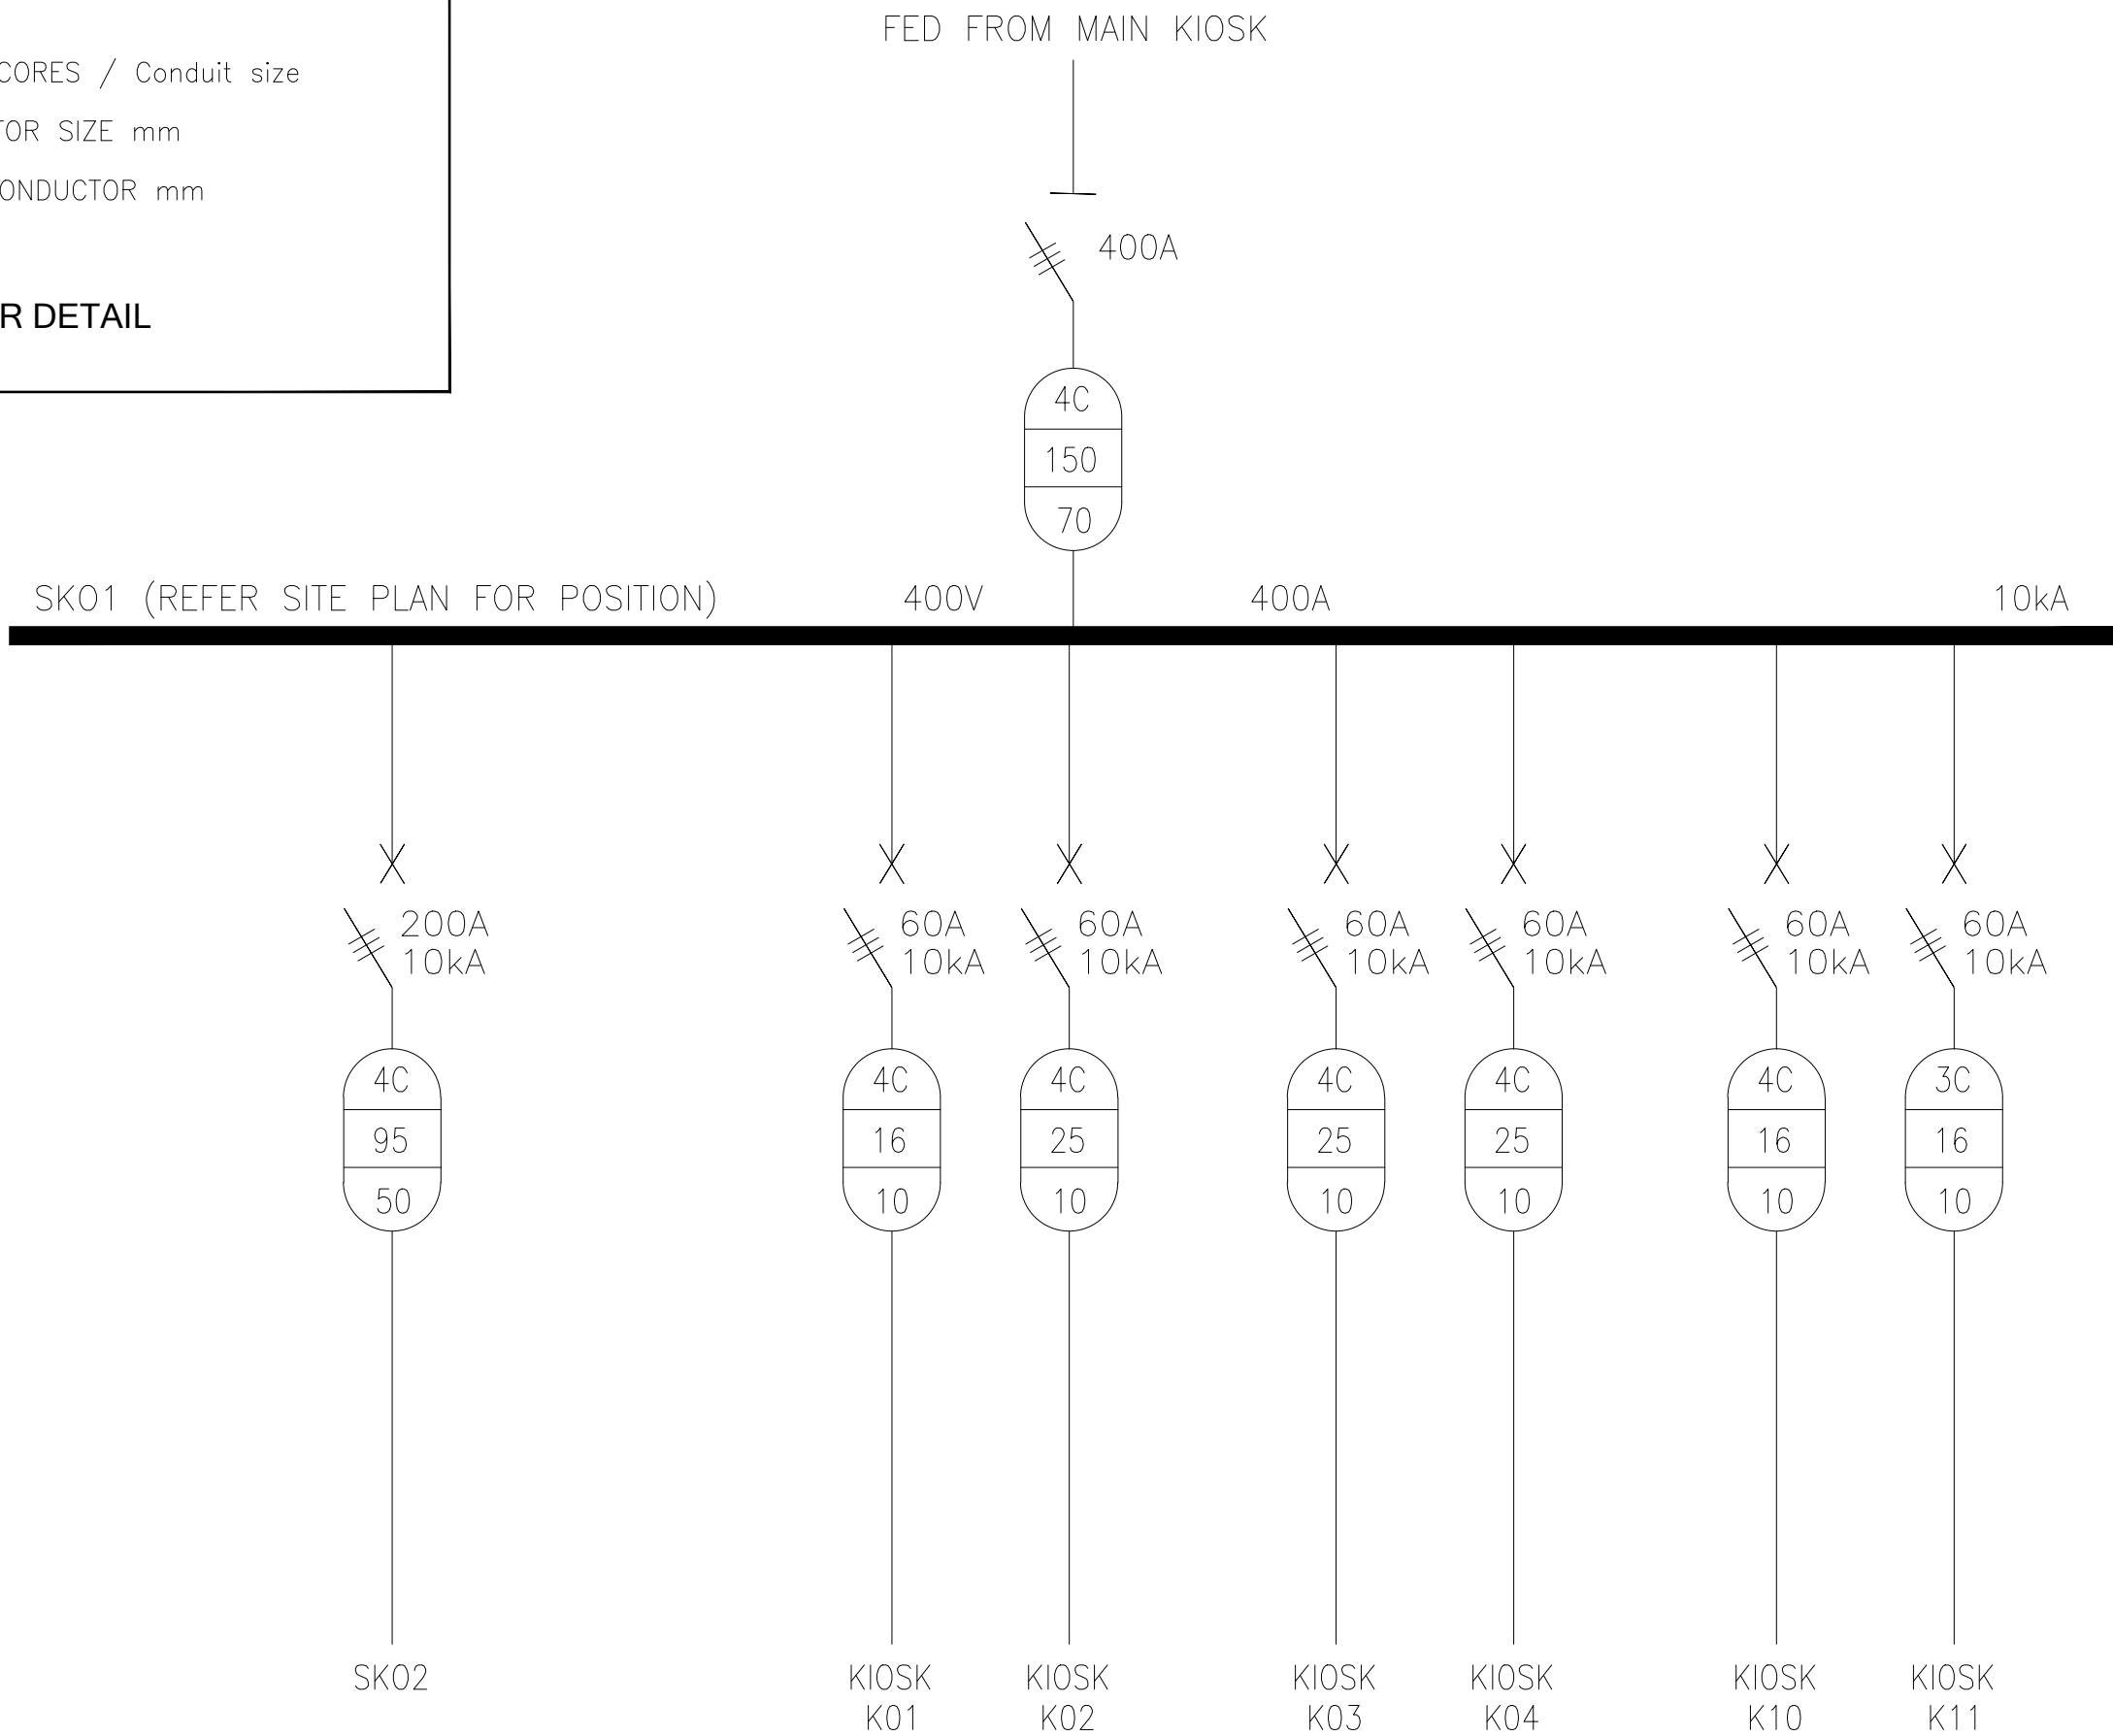

CABLE INDICATOR DETAIL

(A3 PLOT SIZE)

DRAWN BY	MKDgroup
DATE	02/06/22
APPROVED	K. Lloyd
SCALE	N.T.S

CLIENT
REDLINE GROUP

TITLE
**NAHOON VALLEY RIDGE DEVELOPMENT
SK01 KIOSK SINGLE LINE DIAGRAM**

A	INFORMATION	02/06/2022
REV	DESCRIPTION	DATE
NVR/ELEC/102		REVISION
		A